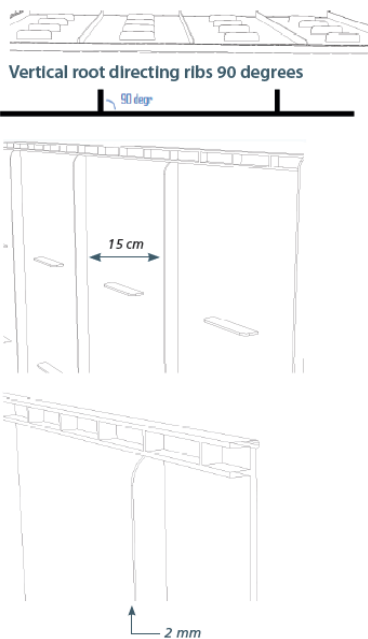

TRG ROOTDIRECTINGPANEL

ROOT DIRECTING PANEL SLIDE

Urban Tree Planting
& Tree Irrigation

TRG RootDirectingPanel

Type:	30, 45, 60	
Material:	Polypropylene PP (50% post-consumer)	
Colour:	Black	
	Width	Weight
RDP30	60cm	30cm
RDP45	60cm	45cm
RDP60	60cm	60cm
	Packed by	Weight
RDP30	40pcs/box	19.8kg/box
RDP45	26pcs/box	19.4kg/box
RDP60	20pcs/box	19.8kg/box
HS code:	39202080	

Functional Specifications

Guiding roots down

- Vertical root directing ribs 90°(topview). Continuous ribs from top to bottom. Minimum rib height= 10mm

Prevent root penetration

- Panel thickness >2mm

Designed to prevent rootlift

- Placed in 90° vertically facing the tree

Connecting

- Interlocking joint system, from top to bottom